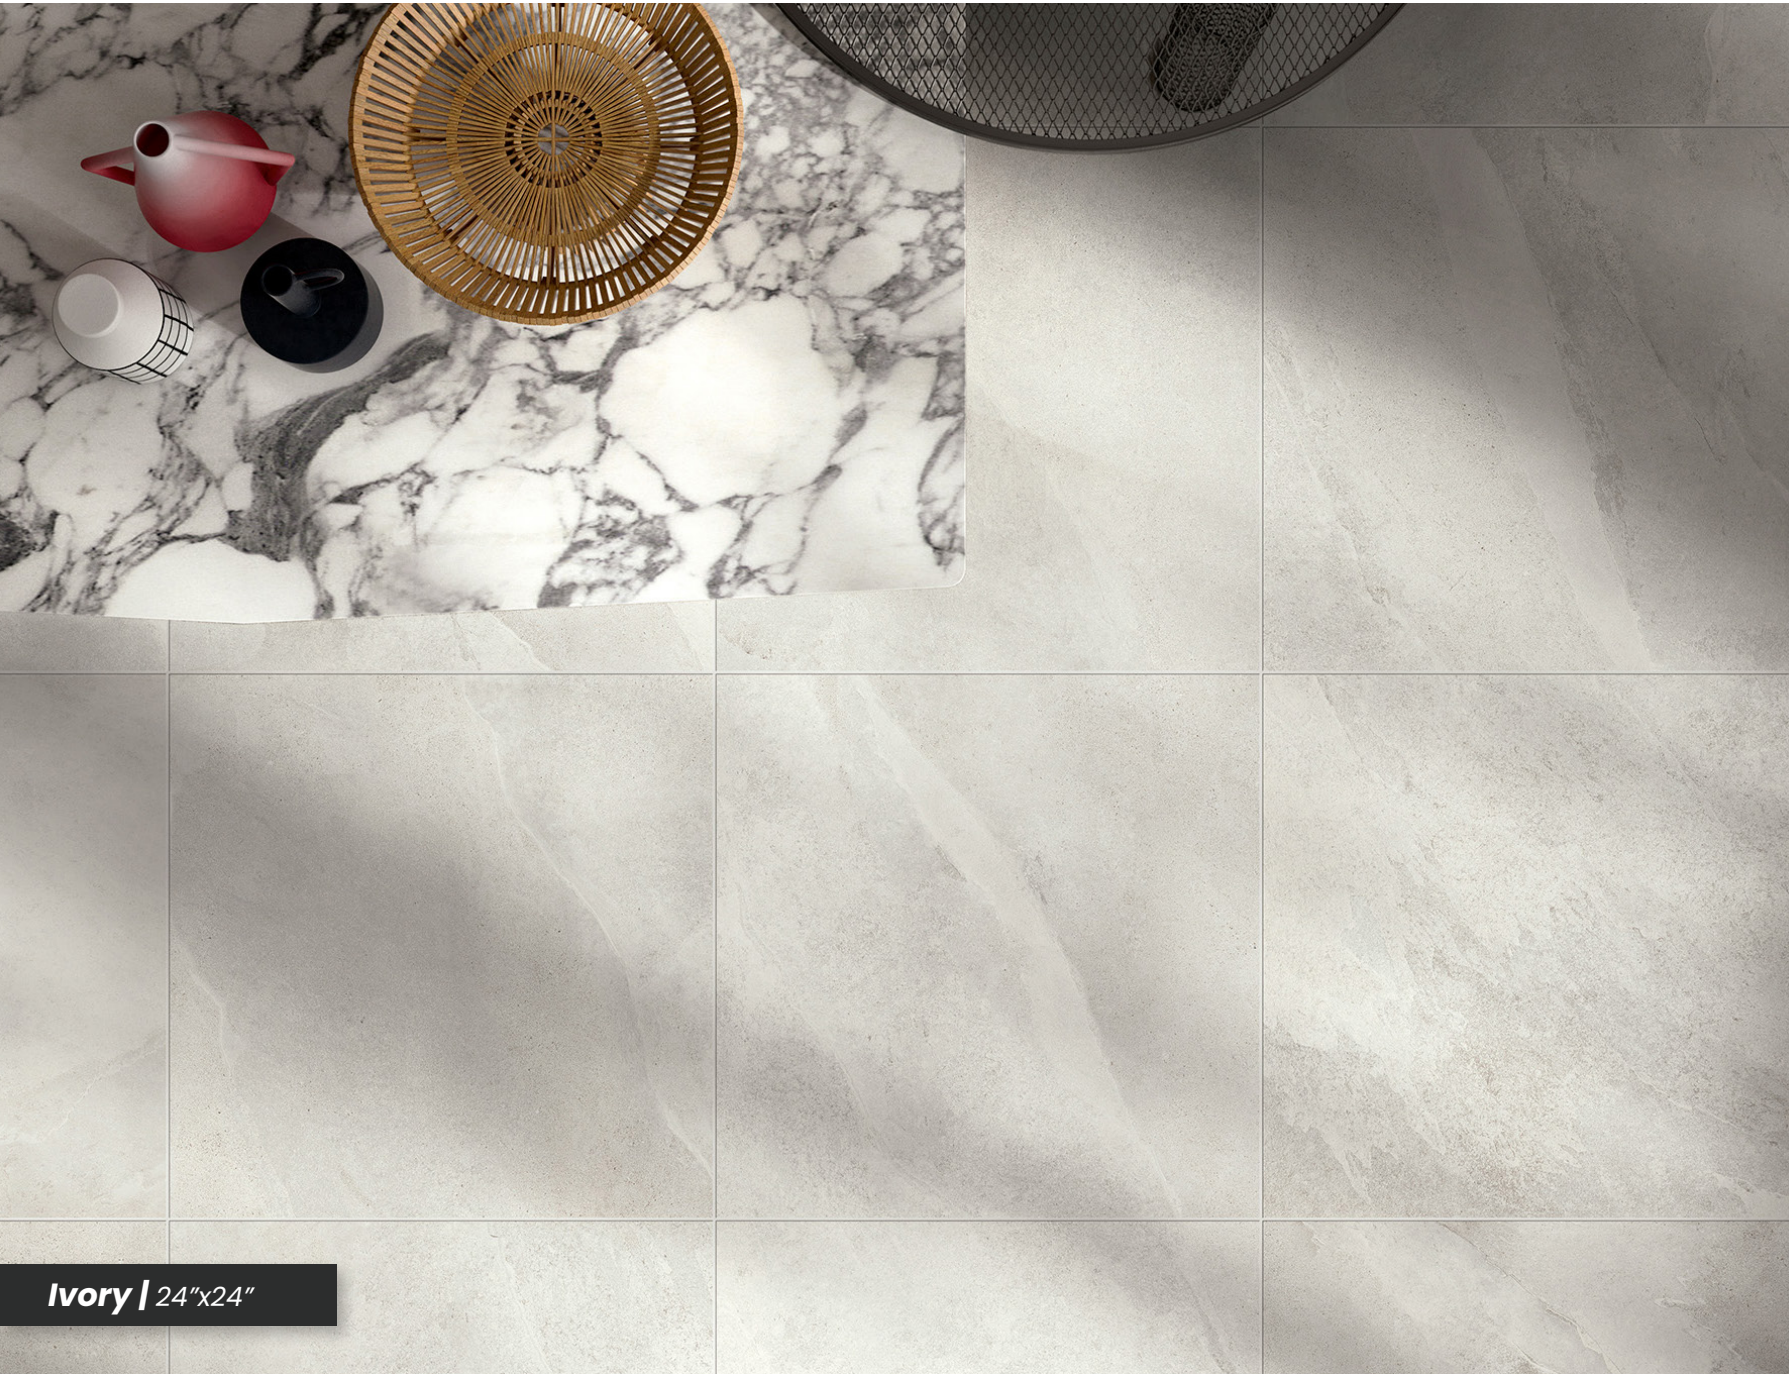

ULTRA SLATE

Ivory | 24"x24"

Anthracite | 24"x24"

MALINE TILE
ELEVATE YOUR SHOWROOM

malinetile.com

ULTRA SLATE

PORCELAIN TILE

Technical Data