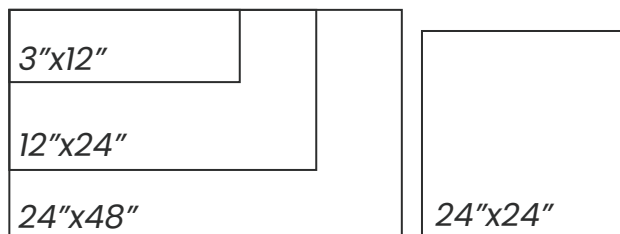

ULTRA SLATE

Ivory | 24"x24"

Anthracite | 24"x24"

MALINE TILE
ELEVATE YOUR SHOWROOM

malinetile.com

ULTRA SLATE

PORCELAIN TILE

Technical Data

Finish	Matte
Application	Interior/Exterior
Frost Resistant	Yes
Rectified	Yes
Breaking Strength	≥1300 N
Water Absorption	≤0.5%
DCOF	≥0.62

Lead Time

In Stock/Quick Ship

Sizes

1"x3" Herringbone Mosaic

2" Hexagon Mosaic

Mid Grey | 24"x48"

Colors

Anthracite

Dark Grey

Ivory

Mid Grey

Packing Information

Size	Finish	Thickness	SF per Box	SF per Pallet	Pieces per Box
3"x12"	Matte	9 mm	12.2304	538.1376	48
12"x24"	Matte	9 mm	13.9993	559.9720	7
24"x24"	Matte	9 mm	16.0384	481.1520	4
24"x48"	Matte	9.5 mm	16.0443	577.6327	2
1"x3" Herringbone Mosaic	Matte	9 mm	5.7942	N/A	6
2" Hexagon Mosaic	Matte	9 mm	5.6832	N/A	6
3"x24" Bullnose	Matte	9 mm	N/A	N/A	12